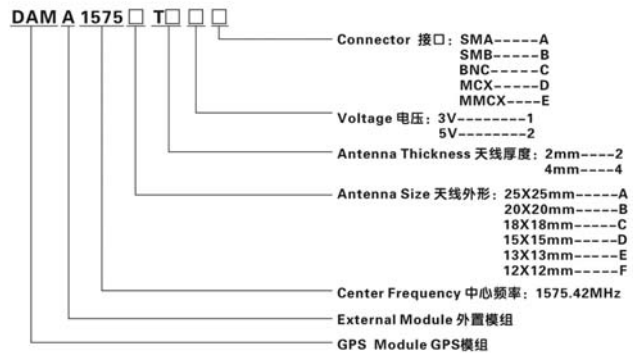

GPS External Active Module

- For GPS Car Navigation System and so on.
- 适用于车载GPS导航等。

RADIATION PATTERN(方向图)

Dimension (尺寸) (Unit:mm)

Principal Parameters(主要参数)

| Part No. 型号 | 天线尺寸 Antenna Size | 电压 Voltage | 接口 Connector |
|---------------|-------------------|------------|--------------|
| DAMA1575AT42A | 25 × 25 × 4mm | 5V | SMA |
| DAMA1575AT42B | 25 × 25 × 4mm | 5V | SMB |
| DAMA1575AT42C | 25 × 25 × 4mm | 5V | BNC |
| DAMA1575AT42D | 25 × 25 × 4mm | 5V | MCX |
| DAMA1575AT42E | 25 × 25 × 4mm | 5V | MMCX |
| DAMA1575AT41A | 25 × 25 × 4mm | 3V | SMA |
| DAMA1575AT41B | 25 × 25 × 4mm | 3V | SMB |
| DAMA1575AT41C | 25 × 25 × 4mm | 3V | BNC |
| DAMA1575AT41D | 25 × 25 × 4mm | 3V | MCX |
| DAMA1575AT41E | 25 × 25 × 4mm | 3V | MMCX |

GPS External Active Module(GPS外置模组)

Note:The data for reference only, Design it as customer's request. 以上参数仅作参考，可根据用户要求设计。