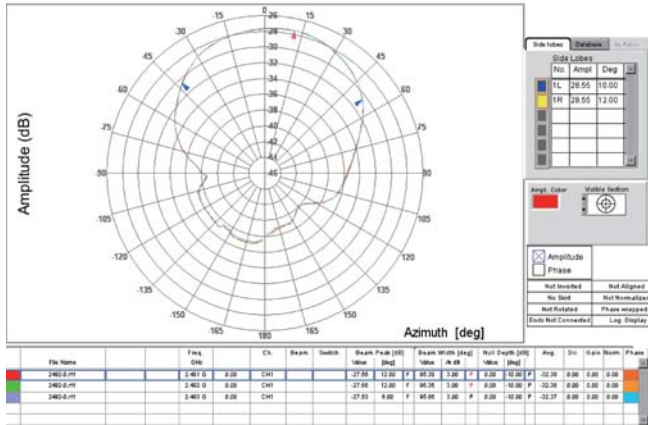

GPS External Active Module

- For GPS Car Navigation System and so on.
- 适用于车载GPS导航等。

RADIATION PATTERN(方向图)

Dimension (尺寸) (Unit:mm)

Principal Parameters(主要参数)

| Part No. 型号 | 天线尺寸 Antenna Size | 电压 Voltage | 接口 Connector |
|---------------|-------------------|------------|--------------|
| DAMA1575AT42A | 25 × 25 × 4mm | 5V | SMA |
| DAMA1575AT42B | 25 × 25 × 4mm | 5V | SMB |
| DAMA1575AT42C | 25 × 25 × 4mm | 5V | BNC |
| DAMA1575AT42D | 25 × 25 × 4mm | 5V | MCX |
| DAMA1575AT42E | 25 × 25 × 4mm | 5V | MMCX |
| DAMA1575AT41A | 25 × 25 × 4mm | 3V | SMA |
| DAMA1575AT41B | 25 × 25 × 4mm | 3V | SMB |
| DAMA1575AT41C | 25 × 25 × 4mm | 3V | BNC |
| DAMA1575AT41D | 25 × 25 × 4mm | 3V | MCX |
| DAMA1575AT41E | 25 × 25 × 4mm | 3V | MMCX |

GPS External Active Module(GPS外置模组)

Note:The data for reference only, Design it as customer's request. 以上参数仅作参考，可根据用户要求设计。