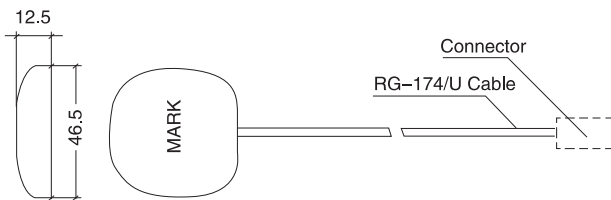

GPS External Active Module

- For GPS Car Navigation System and so on.
- 适用于车载GPS导航等。

RADIATION PATTERN(方向图)

Dimension (尺寸) (Unit:mm)

Principal Parameters(主要参数)

| Part No. 型号 | 天线尺寸 Antenna Size | 电压 Voltage | 接口 Connector |
|---------------|-------------------|------------|--------------|
| DAMA1575AT42A | 25 × 25 × 4mm | 5V | SMA |
| DAMA1575AT42B | 25 × 25 × 4mm | 5V | SMB |
| DAMA1575AT42C | 25 × 25 × 4mm | 5V | BNC |
| DAMA1575AT42D | 25 × 25 × 4mm | 5V | MCX |
| DAMA1575AT42E | 25 × 25 × 4mm | 5V | MMCX |
| DAMA1575AT41A | 25 × 25 × 4mm | 3V | SMA |
| DAMA1575AT41B | 25 × 25 × 4mm | 3V | SMB |
| DAMA1575AT41C | 25 × 25 × 4mm | 3V | BNC |
| DAMA1575AT41D | 25 × 25 × 4mm | 3V | MCX |
| DAMA1575AT41E | 25 × 25 × 4mm | 3V | MMCX |